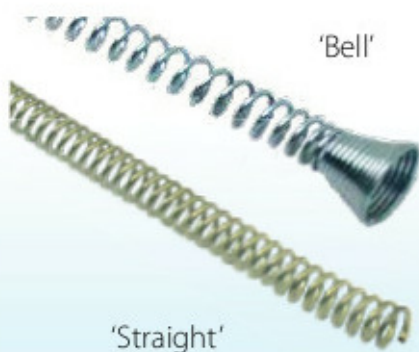

Part No.	Style	Material	ID	OD	Length
BCBSS-316	Bell	Spring Steel	3.6mm	3/16"	200mm
BCBSS-45	Bell	Spring Steel	3.3mm	4.5mm	200mm
BCBSS-6	Bell	Spring Steel	4mm	6mm	200mm
BCBSS-8	Bell	Spring Steel	6mm	8mm	200mm
BCS-02	Straight	Carbon Steel	4.8mm	6mm	200mm
BCS-03	Straight	Carbon Steel	3.5mm	3/16"	200mm