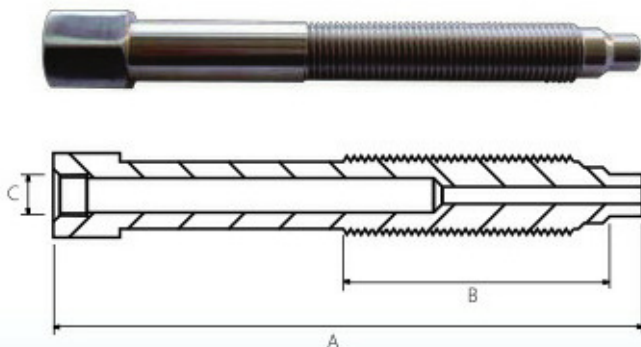

SPRINGS

| Part No. | Style | Material | ID | OD | Length |
|-----------|----------|--------------|-------|-------|--------|
| BCBSS-316 | Bell | Spring Steel | 3.6mm | 3/16" | 200mm |
| BCBSS-45 | Bell | Spring Steel | 3.3mm | 4.5mm | 200mm |
| BCBSS-6 | Bell | Spring Steel | 4mm | 6mm | 200mm |
| BCBSS-8 | Bell | Spring Steel | 6mm | 8mm | 200mm |
| BCS-02 | Straight | Carbon Steel | 4.8mm | 6mm | 200mm |
| BCS-03 | Straight | Carbon Steel | 3.5mm | 3/16" | 200mm |

BAYONET TIPS (SS 316)

| Part Number | OD | ID | L1 | L2 | L3 | L4 |
|-------------|-----|-----|----|------|------|-----|
| BT-01 | 6 | 3.6 | 28 | 25 | 24 | 4.9 |
| BT-02 | 6 | 3.7 | 40 | 37 | 14.8 | 4.9 |
| BT-03 | 8 | 4.9 | 38 | 35 | 31 | 5.9 |
| BT-04 | 7.8 | 4.9 | 38 | 35 | 18 | 5.9 |
| BT-05* | 6 | 3.0 | 34 | 33.4 | 10.0 | 4.0 |

* Through hole Bayonet Tip.

Adjustable BAYONET CAPS

Grub Screw Type

| Part No. | Material | Bore ID | Cap ID | Slots |
|------------|----------|---------|--------|-------|
| ABC-18-GS | SS303 | 1/8" | 11.3mm | 1 |
| ABC-316-GS | SS303 | 3/16" | 11.3mm | 1 |
| ABC-6-GS | SS303 | 6mm | 11.3mm | 1 |

MELT BOLTS

| Part No. | Length (A) | Thread Length (B) | To Suit T/C Size (C) | Material |
|-----------|------------|-------------------|----------------------|----------|
| MB316-3-3 | 3" | 55mm | 3mm / 1/8" | 316 |
| MB316-3-4 | 4" | 55mm | 3mm / 1/8" | 316 |
| MB316-3-6 | 6" | 55mm | 3mm / 1/8" | 316 |
| MB316-3-9 | 9" | 55mm | 3mm / 1/8" | 316 |
| MB304-3-3 | 3" | 55mm | 3mm / 1/8" | 304 |
| MB304-3-4 | 4" | 55mm | 3mm / 1/8" | 304 |
| MB304-3-6 | 6" | 55mm | 3mm / 1/8" | 304 |
| MB304-3-9 | 9" | 55mm | 3mm / 1/8" | 304 |