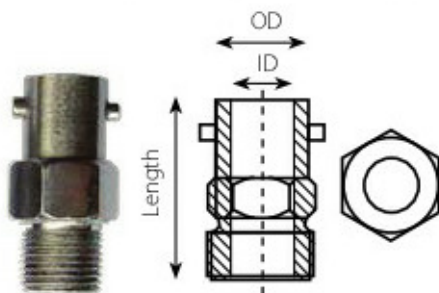

BAYONET ADAPTORS

1 Pin Bayonet Adaptors

| Part No | Fits cap | Material | Thread | OD | ID | Length |
|----------|----------|----------|----------|------|-------|--------|
| BCAS1-02 | | SS303 | 1/8" BSP | 11mm | 8mm | 22mm |
| BCAS1-03 | | SS303 | 1/8" BST | 11mm | 8mm | 22mm |
| BCA1-02 | | NPB | 1/8" BSP | 11mm | 7.5mm | 22mm |
| BCA1-03 | | NPB | 1/8" BSP | 11mm | 7.5mm | 35mm |
| BCA1-04 | | NPB | 1/8" BSP | 11mm | 7.5mm | 48mm |
| BCA1-05 | | NPB | 1/8" BSP | 11mm | 7.5mm | 64mm |
| BCA1-07 | | NPB | 1/8" NPT | 11mm | 7.5mm | 22mm |
| BCA1-08 | | NPB | 1/8" NPT | 11mm | 7.5mm | 35mm |
| BCA1-10 | | NPB | 1/8" NPT | 11mm | 7.5mm | 48mm |

2 Pin Adaptors - No Hex.

| Part No | Fits cap | Material | Thread | OD | ID | Length |
|----------|----------|----------|-----------|------|-------|--------|
| BCA2-01 | | NPB | M8x1.25 | 11mm | 7.5mm | 23mm |
| BCA2-04 | | NPB | 1/8" BSP | 11mm | 7.5mm | 48mm |
| BCA2-06 | | NPB | 1/8" BSP | 11mm | 7.5mm | 22mm |
| BCA2-07 | | NPB | 1/8" NPT | 11mm | 7.5mm | 22mm |
| BCA2-03 | | NPB | 1/4" BSP | 12mm | 7.5mm | 25mm |
| BCAS2-04 | | SS304 | M14 x 1.5 | 15mm | 9mm | 60mm |
| BCAS2-05 | | SS304 | M14 x 1.5 | 15mm | 9mm | 50mm |

2 Pin Adaptors - with Hex.

| Part No | Fits cap | Material | Thread | OD | ID | Length |
|----------|----------|----------|----------|------|-------|--------|
| BCAS2-01 | | SS316 | M12 x 1 | 12mm | 8.5mm | 30mm |
| BCAS2-03 | | SS316 | M12 x 1 | 12mm | 8.5mm | 60mm |
| BCAS2-06 | | SS316 | M10 x 1 | 12mm | 8mm | 23mm |
| BCAS2-08 | | SS304 | 1/4" BSP | 12mm | 8mm | 25mm |
| BCAS2-09 | | SS304 | 1/4" BSP | 12mm | 8.2mm | 40mm |