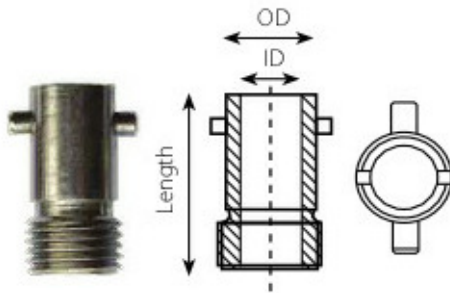

2 Pin Adaptors - No Hex.

Part No	Fits cap	Material	Thread	OD	ID	Length
BCA2-01		NPB	M8x1.25	11mm	7.5mm	23mm
BCA2-04		NPB	1/8" BSP	11mm	7.5mm	48mm
BCA2-06		NPB	1/8" BSP	11mm	7.5mm	22mm
BCA2-07		NPB	1/8" NPT	11mm	7.5mm	22mm
BCA2-03		NPB	1/4" BSP	12mm	7.5mm	25mm
BCAS2-04		SS304	M14 x 1.5	15mm	9mm	60mm
BCAS2-05		SS304	M14 x 1.5	15mm	9mm	50mm