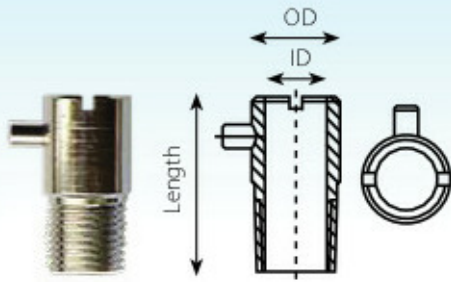

BAYONET ADAPTORS

1 Pin Bayonet Adaptors

Part No	Fits cap	Material	Thread	OD	ID	Length
BCAS1-02		SS303	1/8" BSP	11mm	8mm	22mm
BCAS1-03		SS303	1/8" BST	11mm	8mm	22mm
BCA1-02		NPB	1/8" BSP	11mm	7.5mm	22mm
BCA1-03		NPB	1/8" BSP	11mm	7.5mm	35mm
BCA1-04		NPB	1/8" BSP	11mm	7.5mm	48mm
BCA1-05		NPB	1/8" BSP	11mm	7.5mm	64mm
BCA1-07		NPB	1/8" NPT	11mm	7.5mm	22mm
BCA1-08		NPB	1/8" NPT	11mm	7.5mm	35mm
BCA1-10		NPB	1/8" NPT	11mm	7.5mm	48mm