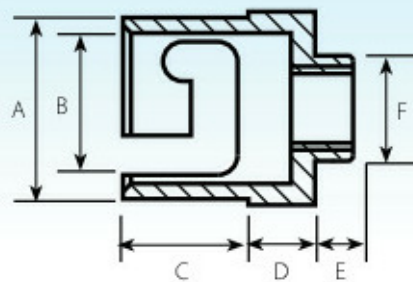

BAYONET CAPS

1 Slot Bayonet Caps

N.B. Untapped caps have 4.2mm bore

| Part No. | Fits adaptor | Material | To Suit Spring | A | B | C | D | E | F |
|-----------------|--------------|----------|----------------|----------------|--------|-------|-----|-------|-------|
| | | | | Dimension (mm) | | | | | |
| BC1SS-U-11.4 | TTL | SS303 | Untapped | 13mm | 11.4mm | 12mm | 6mm | N/A | N/A |
| BC1SS-4.5-11.4 | TTL | SS303 | 4.5mm | 13mm | 11.4mm | 12mm | 6mm | N/A | N/A |
| BC1SS-3/16-11.4 | TTL | SS303 | 3/16" | 13mm | 11.4mm | 10mm | 6mm | N/A | N/A |
| BC1SS-6-11.4 | TTL | SS303 | 6mm | 13mm | 11.4mm | 12mm | 6mm | N/A | N/A |
| BC1-02 | TTL | NPB | 6mm | 13.6mm | 11.3mm | 9.4mm | 5mm | 1.8mm | 7.9mm |
| BC1-03 | TTL | NPB | 3/16" | 13.6mm | 11.3mm | 9.4mm | 5mm | 1.8mm | 7.9mm |

2 Pin Adaptors - No Hex.

| Part No | Fits cap | Material | Thread | OD | ID | Length |
|----------|----------|----------|-----------|------|-------|--------|
| BCA2-01 | | NPB | M8x1.25 | 11mm | 7.5mm | 23mm |
| BCA2-04 | | NPB | 1/8" BSP | 11mm | 7.5mm | 48mm |
| BCA2-06 | | NPB | 1/8" BSP | 11mm | 7.5mm | 22mm |
| BCA2-07 | | NPB | 1/8" NPT | 11mm | 7.5mm | 22mm |
| BCA2-03 | | NPB | 1/4" BSP | 12mm | 7.5mm | 25mm |
| BCAS2-04 | | SS304 | M14 x 1.5 | 15mm | 9mm | 60mm |
| BCAS2-05 | | SS304 | M14 x 1.5 | 15mm | 9mm | 50mm |

2 Pin Adaptors - with Hex.

| Part No | Fits cap | Material | Thread | OD | ID | Length |
|----------|----------|----------|----------|------|-------|--------|
| BCAS2-01 | | SS316 | M12 x 1 | 12mm | 8.5mm | 30mm |
| BCAS2-03 | | SS316 | M12 x 1 | 12mm | 8.5mm | 60mm |
| BCAS2-06 | | SS316 | M10 x 1 | 12mm | 8mm | 23mm |
| BCAS2-08 | | SS304 | 1/4" BSP | 12mm | 8mm | 25mm |
| BCAS2-09 | | SS304 | 1/4" BSP | 12mm | 8.2mm | 40mm |