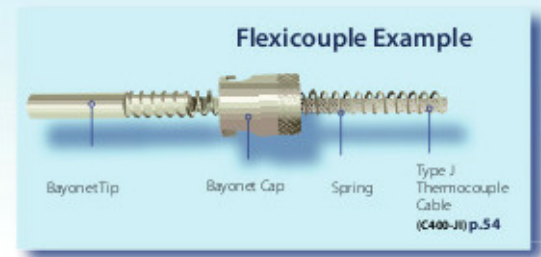

BAYONET CAPS

1 Slot Bayonet Caps

N.B. Untapped caps have 4.2mm bore

| Part No. | Fits adaptor | Material | To Suit Spring | A | B | C | D | E | F |
|-----------------|--------------|----------|----------------|----------------|--------|-------|-----|-------|-------|
| | | | | Dimension (mm) | | | | | |
| BC1SS-U-11.4 | TTL | SS303 | Untapped | 13mm | 11.4mm | 12mm | 6mm | N/A | N/A |
| BC1SS-4.5-11.4 | TTL | SS303 | 4.5mm | 13mm | 11.4mm | 12mm | 6mm | N/A | N/A |
| BC1SS-3/16-11.4 | TTL | SS303 | 3/16" | 13mm | 11.4mm | 10mm | 6mm | N/A | N/A |
| BC1SS-6-11.4 | TTL | SS303 | 6mm | 13mm | 11.4mm | 12mm | 6mm | N/A | N/A |
| BC1-02 | TTL | NPB | 6mm | 13.6mm | 11.3mm | 9.4mm | 5mm | 1.8mm | 7.9mm |
| BC1-03 | TTL | NPB | 3/16" | 13.6mm | 11.3mm | 9.4mm | 5mm | 1.8mm | 7.9mm |