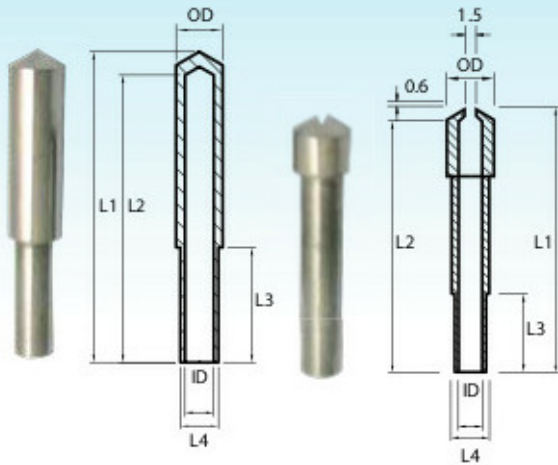

BAYONET TIPS (SS 316)

Part Number	OD	ID	L1	L2	L3	L4
BT-01	6	3.6	28	25	24	4.9
BT-02	6	3.7	40	37	14.8	4.9
BT-03	8	4.9	38	35	31	5.9
BT-04	7.8	4.9	38	35	18	5.9
BT-05*	6	3.0	34	33.4	10.0	4.0

* Through hole Bayonet Tip.

Adjustable BAYONET CAPS

Grub Screw Type