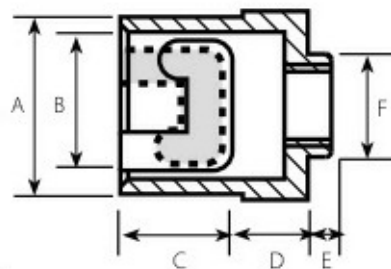

2 Slot Bayonet Caps

N.B. Untapped caps have 4.2mm bore

Part No.	Fits adaptor	Material	To Suit Spring	A	B	C	D	E	F
				Dimension (mm)					
BC2SS-U-11.4	TTL	SS303	Untapped	13mm	11.4mm	12mm	6mm	N/A	N/A
BC2SS-4.5-11.4	TTL	SS303	4.5mm	13mm	11.4mm	12mm	6mm	N/A	N/A
BC2SS-3/16-11.4	TTL	SS303	3/16"	13mm	11.4mm	10mm	6mm	N/A	N/A
BC2-04	TTL	NPB	6mm	13mm	11.3mm	9.4mm	5mm	1.8mm	7.9mm
BC2SS-3/16-12	TTL	SS303	3/16"	14mm	12.2mm	12mm	6mm	N/A	N/A
BC2SS-4.5-12	TTL	SS303	4.5mm	14mm	12.2mm	12mm	6mm	N/A	N/A
BC2SS-U-12	TTL	SS303	Untapped	14mm	12.2mm	12mm	6mm	N/A	N/A
BC2SS-6-12	TTL	SS303	6mm	14mm	12.2mm	12mm	6mm	N/A	N/A
BC2SS-8-12	TTL	SS303	8mm	14mm	12.2mm	12mm	6mm	N/A	N/A
BC2SS-8-13	loose TTL	SS303	8mm	15.2mm	13mm	12mm	6mm	N/A	N/A
BC2SS-6-14	loose TTL	SS303	6mm	15.5mm	14.2mm	12mm	6mm	N/A	N/A
BC2SS-8-14	loose TTL	SS303	8mm	15.5mm	14.2mm	12mm	6mm	N/A	N/A
BC2-05	loose TTL	NPB	8mm	16.8mm	14.5mm	9.4mm	5mm	1.8mm	10mm
BC2SS-3/16-15	TTL	SS303	3/16"	16.5mm	15.2mm	12mm	6mm	N/A	N/A
BC2SS-U-15	TTL	SS303	Untapped	16.5mm	15.2mm	12mm	6mm	N/A	N/A
BC2SS-6-15	TTL	SS303	6mm	16.5mm	15.2mm	12mm	6mm	N/A	N/A
BC2SS-8-15	TTL	SS303	8mm	16.5mm	15.2mm	12mm	6mm	N/A	N/A
BC2SS-8-16	loose TTL	SS303	8mm	19.5mm	16.2mm	18mm	6mm	N/A	N/A